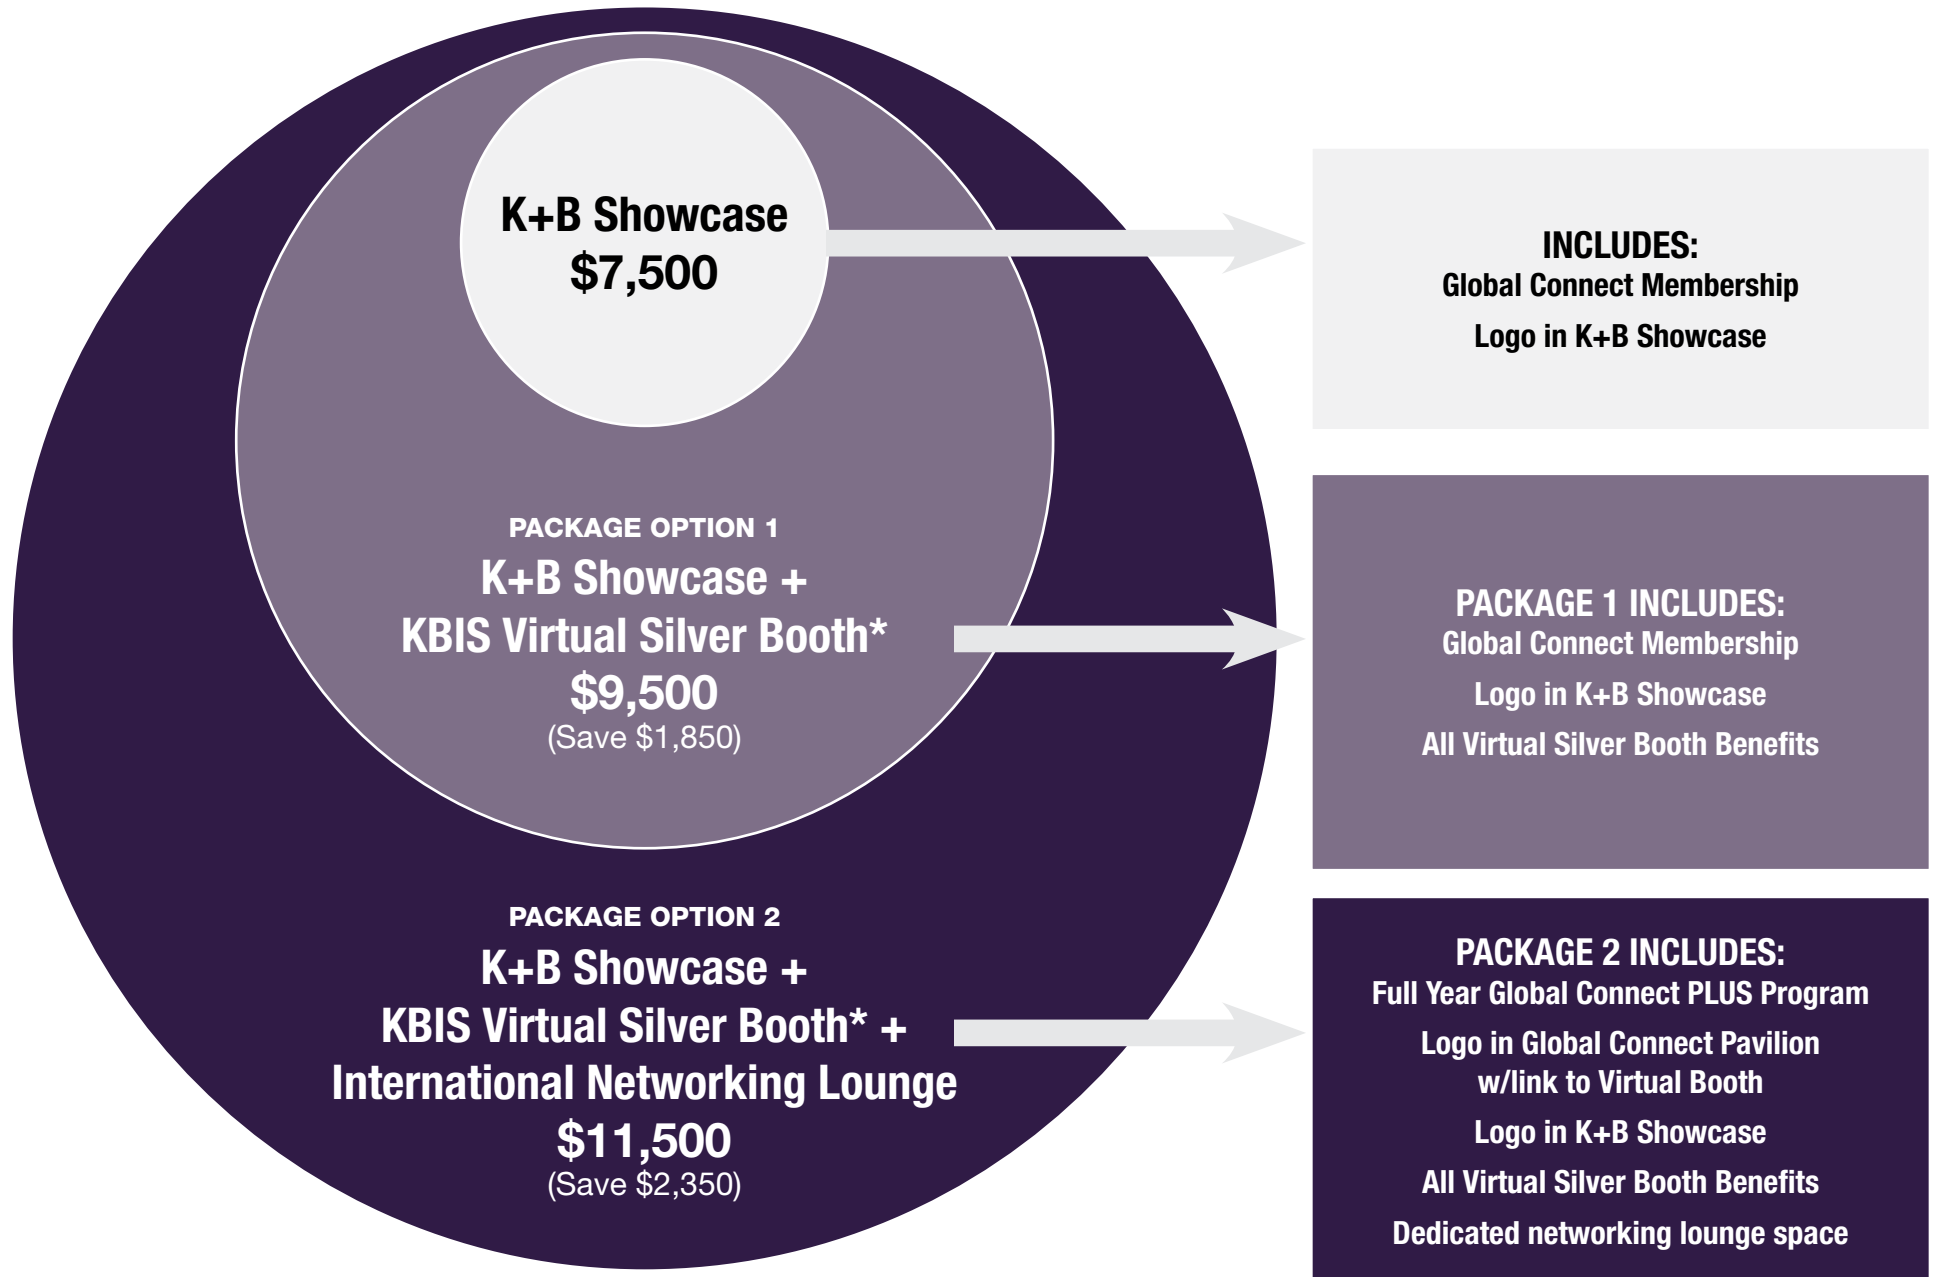

b. Exhibitor Booth Links

Meet your buyers in the NKBA Global Connect Pavilion and make them follow you back to your KBIS Virtual Booth

c. The International Networking Lounge

Internationally headquartered brands are invited to connect with buyers looking for product from around the globe in Zoom-based networking

The *Pavilion* Experience

On the Stage
(K+B Showcase)

Country Tabs

Banner Ad
and Tile Ads

International
Networking
Lounge

Add-on pricing for existing KBIS Virtual Exhibitors

*Internationally headquartered, existing NKBA members, please contact us for NKBA member pricing

* UPGRADE TO GOLD LEVEL VIRTUAL BOOTH: +\$3,950 • UPGRADE TO PLATINUM LEVEL BOOTH: +\$21,650

KBIS Virtual Booth + NKBA Global Connect Pavilion Bundle

(First Time KBIS Exhibitors)

*Internationally headquartered, existing NKBA members, please contact us for NKBA member pricing

* UPGRADE TO GOLD LEVEL VIRTUAL BOOTH: +\$3,950 • UPGRADE TO PLATINUM LEVEL BOOTH: +\$21,650

Contacts

MARIA HILL
National Sales Manager

Companies A-E, # (400+ sq ft)
Italy, Portugal & Spain

+1.770.291.5419