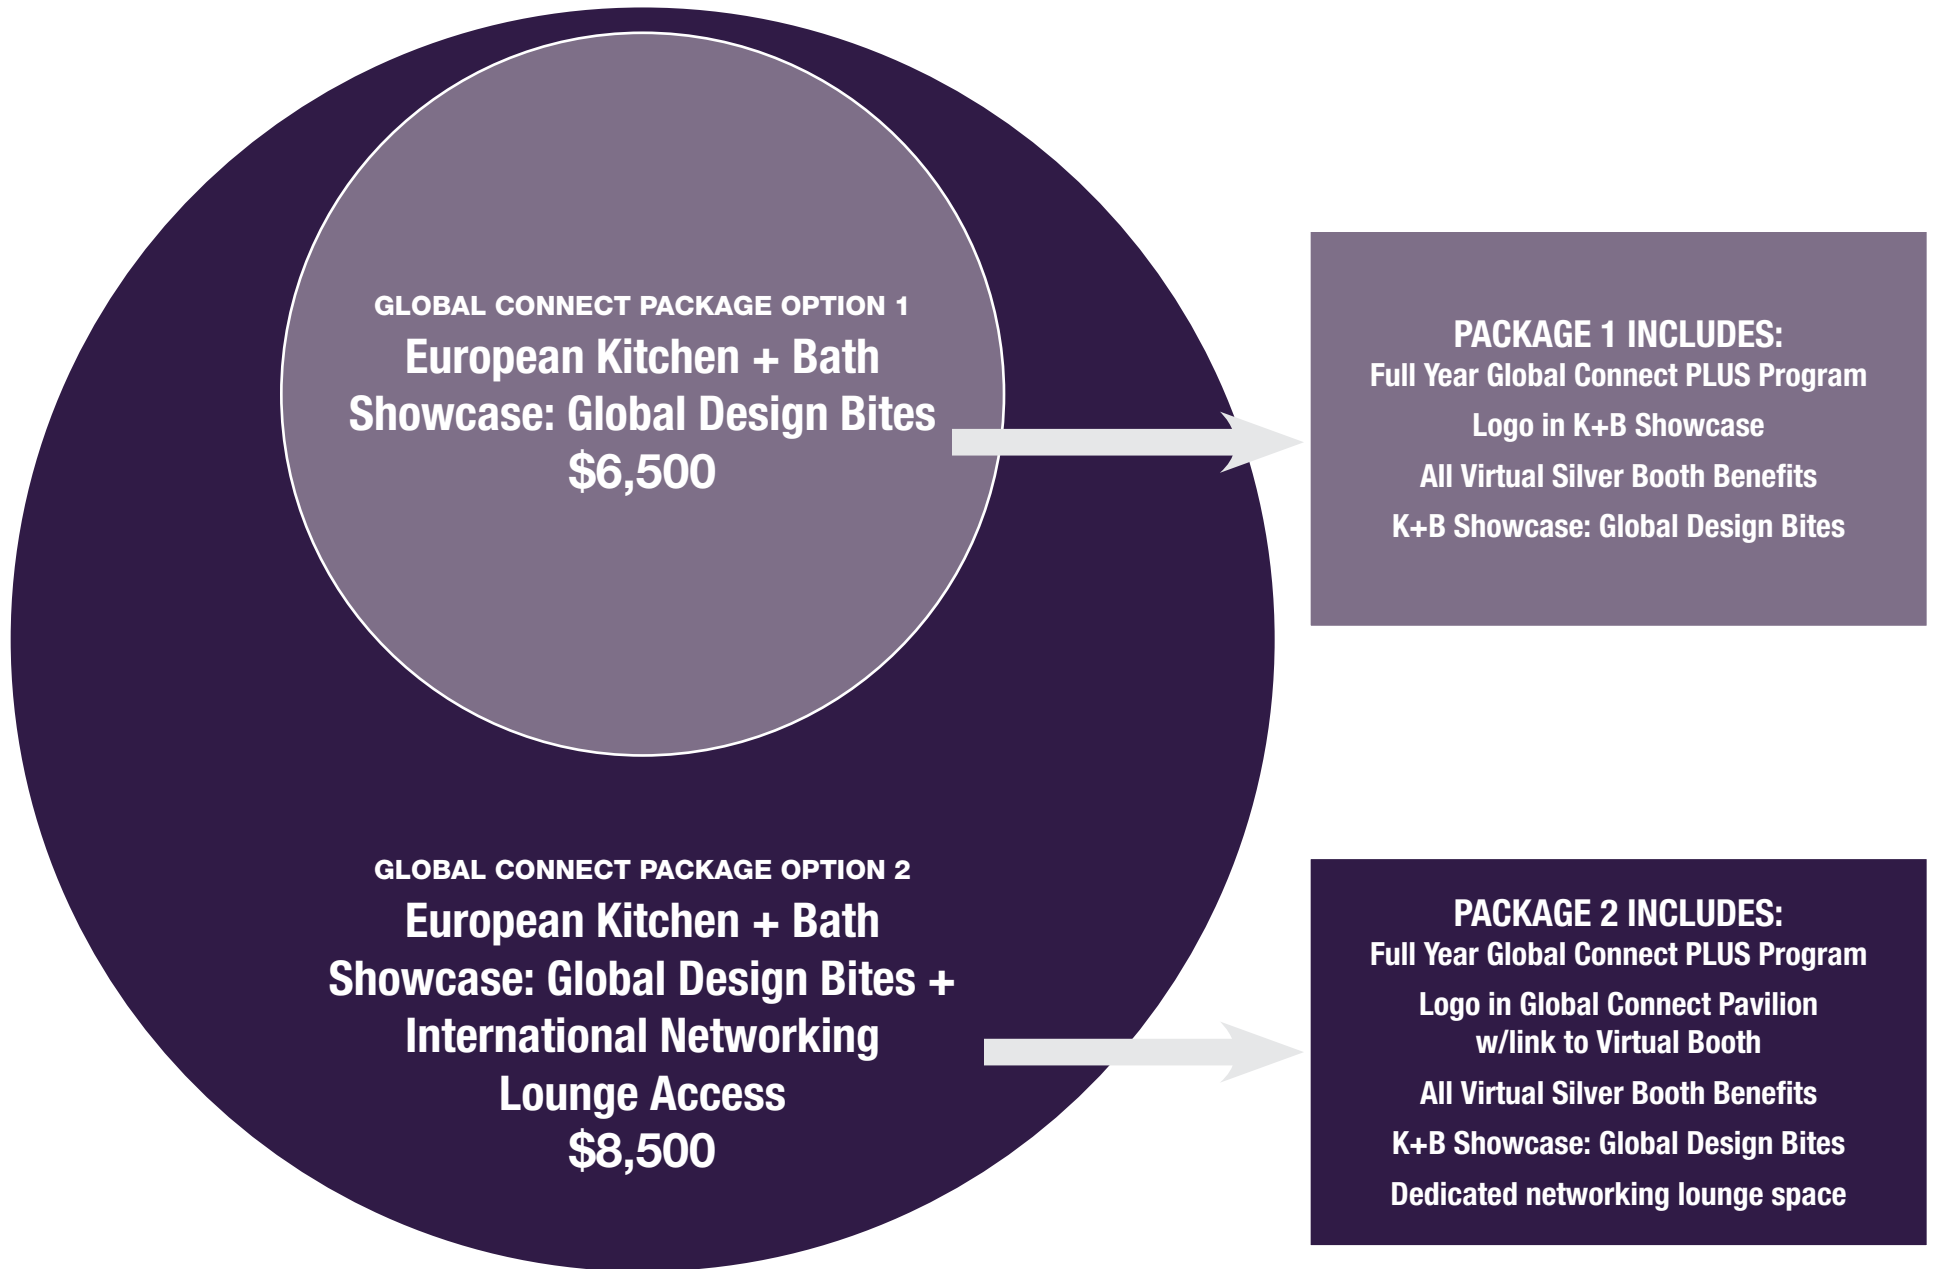

b. Exhibitor Booth Links

Meet your buyers in the NKBA Global Connect Pavilion and make them follow you back to your KBIS Virtual Booth

c. The International Networking Lounge

Internationally headquartered brands are invited to connect with buyers looking for product from around the globe in Zoom-based networking

The *Pavilion* Experience

On the Stage
(K+B Showcase)

Country Tabs

Banner Ad
and Tile Ads

International
Networking
Lounge

Add-on pricing for existing KBIS Virtual Exhibitors

*Internationally headquartered, existing NKBA members, please contact us for NKBA member pricing

* UPGRADE TO GOLD LEVEL VIRTUAL BOOTH: +\$3,950 • UPGRADE TO PLATINUM LEVEL BOOTH: +\$21,650

KBIS Virtual Booth + NKBA Global Connect Pavilion Bundle

(First Time KBIS Exhibitors)

*Internationally headquartered, existing NKBA members, please contact us for NKBA member pricing