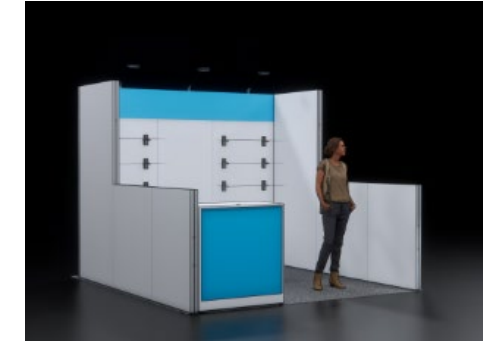

10' x 10' hard wall

Starting from

$5,184.00

$7,258.00 after discount deadline

Exhibit features:

- Back wall structure with hard panel graphics show in blue
- Reception counter with built-in storage
- 6 Shelves with 20lb weight capacity
- Arm lights to highlight graphics
- Choice of classic carpet

Services included:

- Structure rental and installation/dismantle
- Graphic printing and installation
- Electrical service for arm lights
- First night vacuuming
- Material handling for structure only

[Visit FOL →](#)